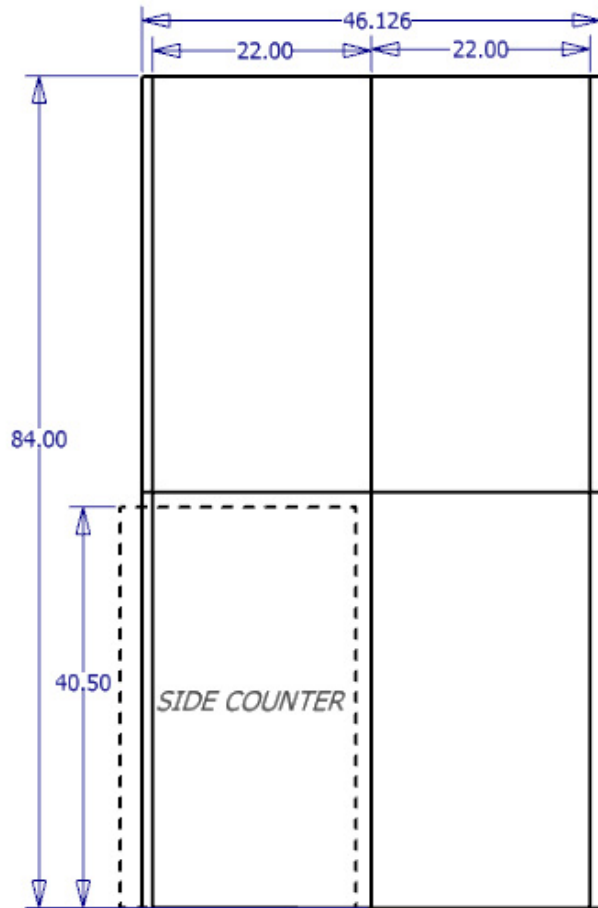

Eco Poly Header
(Template Available)

Eco Panel System
(4) 22x42 Panels

Graphic Section
(Dash equals Extrusion Height)

Eco Poly Side Counter Infill
(Template Available)

Graphic Section Note: Adjust Viewable as Needed Depending on Graphic Treatment. e.g. Rod Pockets, Velcro on Backside of Extrusion, etc.