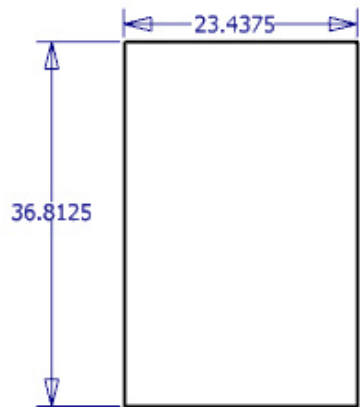

Eco Poly Header
(Template Available)

Eco Panel System
(4) 22x42 Panels

Graphic Section
(Dash equals Extrusion Height)

Eco Poly Side Counter Infill
(Template Available)

Graphic Section Note: Adjust Viewable as Needed Depending on Graphic Treatment. e.g. Rod Pockets, Velcro on Backside of Extrusion, etc.