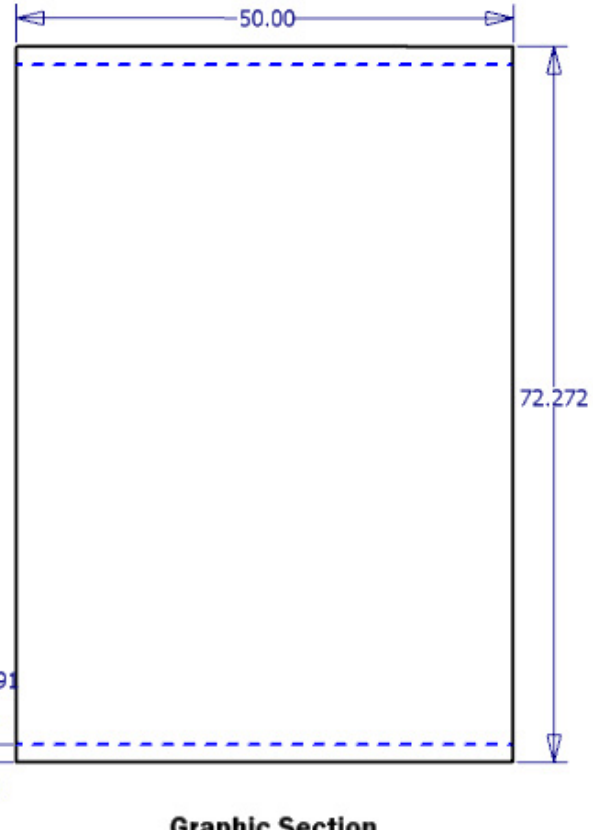

Eco Poly Header
(Template Available)

Eco Panel System
(4) 22x42 Panels

Graphic Section
(Dash equals Extrusion Height)

Eco Poly Side Counter Infill
(Template Available)

Graphic Section Note: Adjust Viewable as Needed Depending on Graphic Treatment. e.g. Rod Pockets, Velcro on Backside of Extrusion, etc.